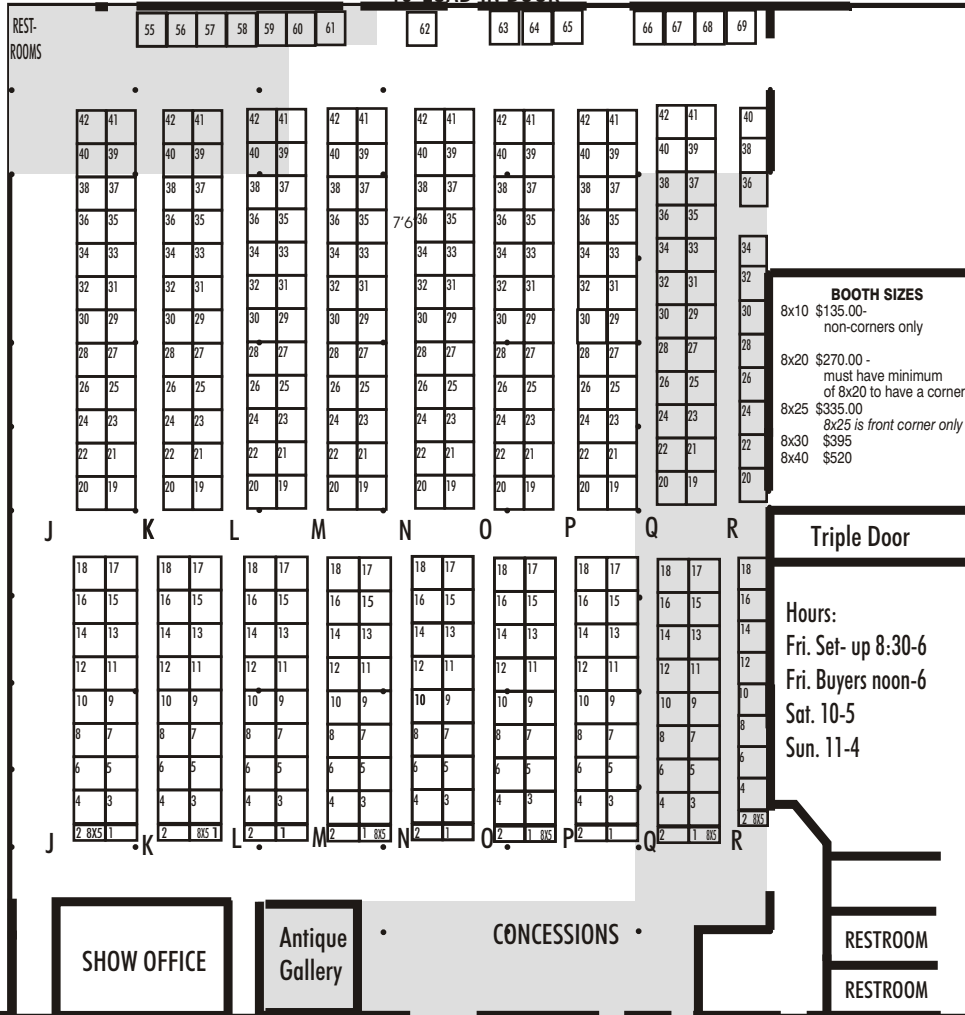

PRIDE OF DIXIE ANTIQUES MARKET

1700 Jeurgens Court Norcross, GA 30093

16' LOAD-IN DOOR

BOOTH SIZES
 8x10 \$135.00 - non-corners only
 8x20 \$270.00 - must have minimum of 8x20 to have a corner
 8x25 \$335.00 - 8x25 is front corner only
 8x30 \$395
 8x40 \$520

Hours:
 Fri. Set-up 8:30-6
 Fri. Buyers noon-6
 Sat. 10-5
 Sun. 11-4

CENTER ENTRANCE

Load In Doors

EAST ENTRANCE
 Dealer Entry
 Sat & Sun

For Information Call 770-279-9899 Fax 770-279-0019 <http://northatlantatradecenter.com>